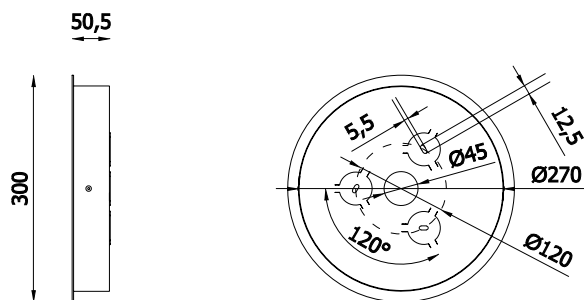

### AA18-T-30-03 TITANIUM

Mounting: a soffitto / ceiling

Environment: Indoor - IP20

Materials: Metallo / Metal

Information: Round plate with max 3 fittings

AA01-T-30-03

AA18-T-30-03

PIASTRA ESTERNA / EXTERNAL PLATE

PIASTRA INTERNA / INTERNAL PLATE